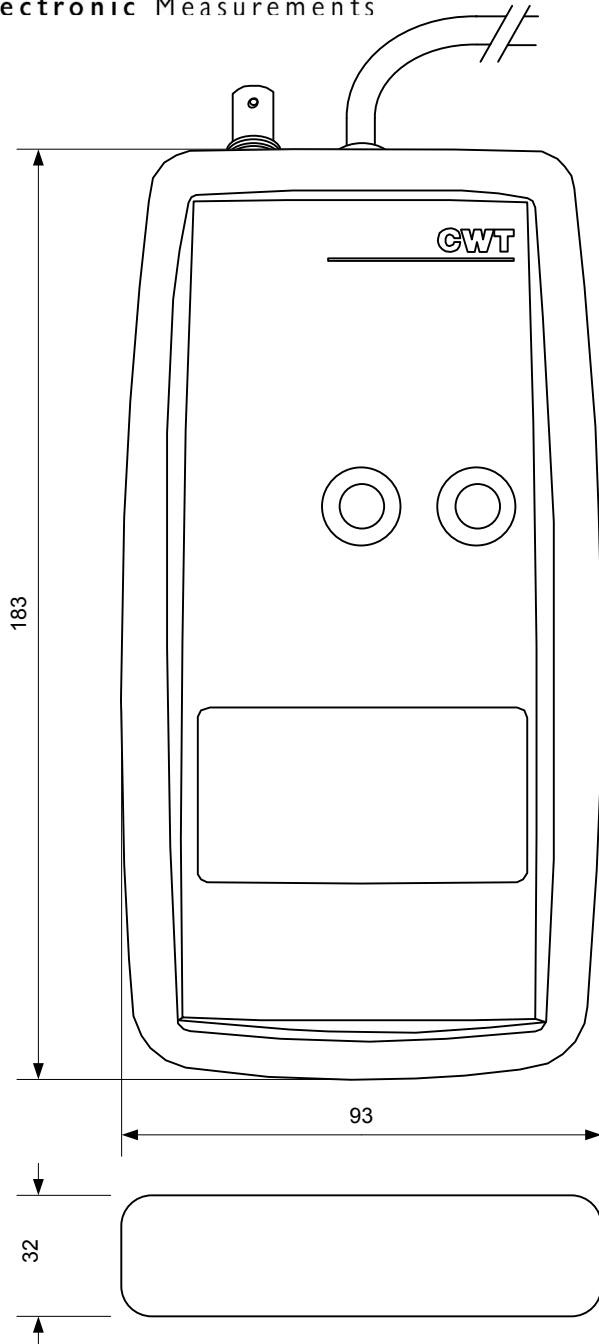

PENI

Power Electronic Measurements

Distributed By:
GMW Associates
955 Industrial Road, San Carlos, CA, 94070 USA PHONE: +1 650-802-8292
FAX: +1 650-802-8298 EMAIL: sales@gmw.com WEB: www.gmw.com

| | |
|---------------|-------------------|
| Design file | Dimension Drawing |
| Product file | CWT |
| Revision date | Dec 2011 |
| Issue No. | 02 |
| Sheet No. | 1 of 1 |
| Notes | For Guidance Only |

Coil and Cable lengths are selectable from our standard range or made to specific requirements

**All dimensions mm
Drawing Not To Scale**