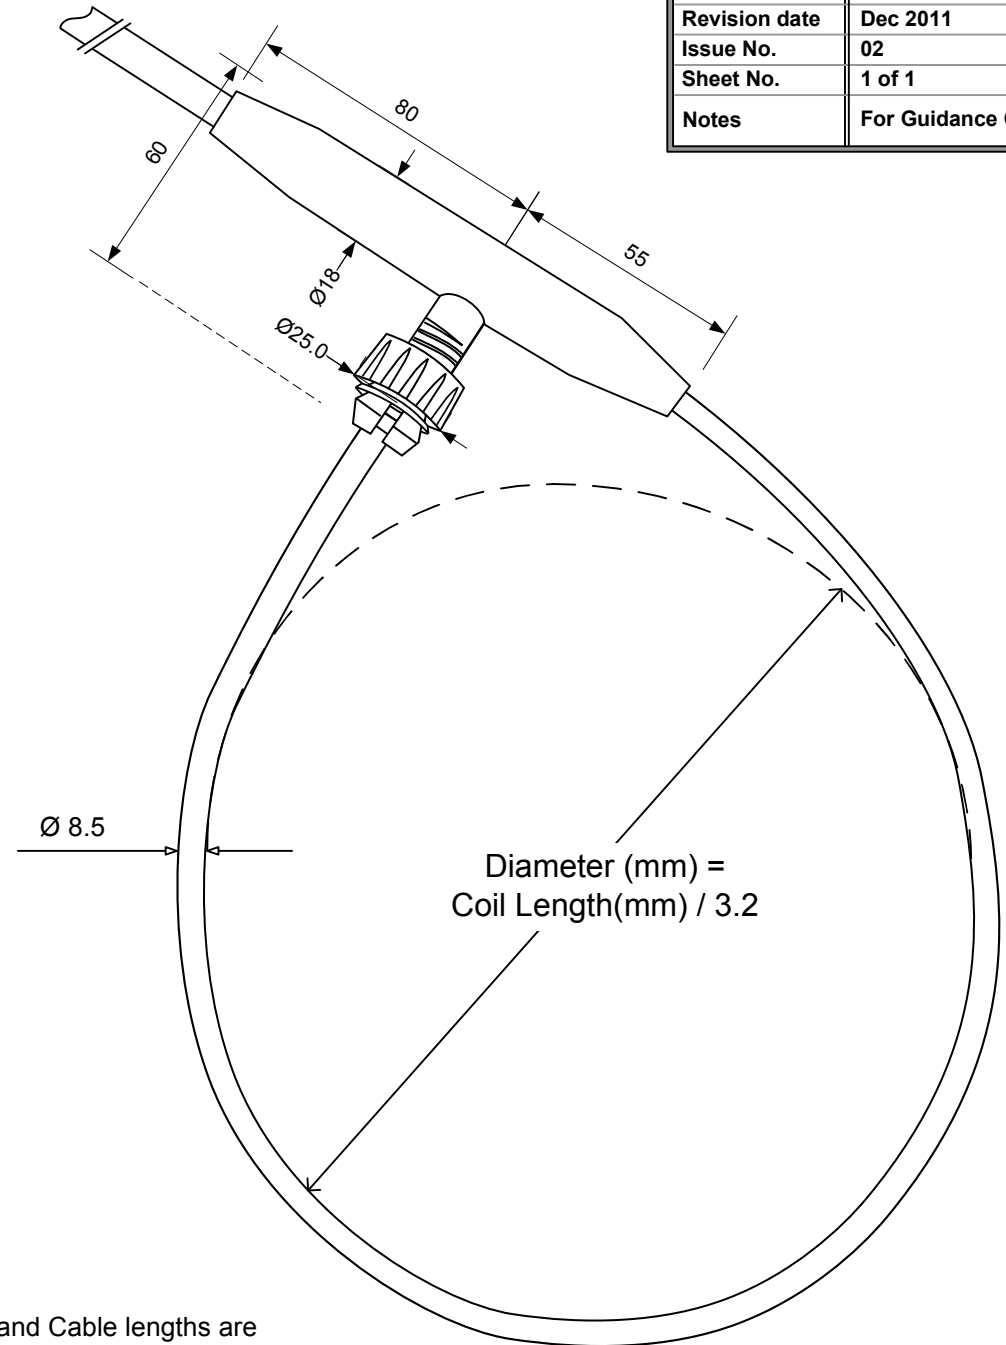

PENI

Power Electronic Measurements

Distributed By:
GMW Associates
955 Industrial Road, San Carlos, CA, 94070 USA PHONE: +1 650-802-8292
FAX: +1 650-802-8298 EMAIL: sales@gmw.com WEB: www.gmw.com

| | |
|---------------|-------------------|
| Design file | Dimension Drawing |
| Product file | CWT |
| Revision date | Dec 2011 |
| Issue No. | 02 |
| Sheet No. | 1 of 1 |
| Notes | For Guidance Only |

Coil and Cable lengths are selectable from our standard range or made to specific requirements

**All dimensions mm
Drawing Not To Scale**