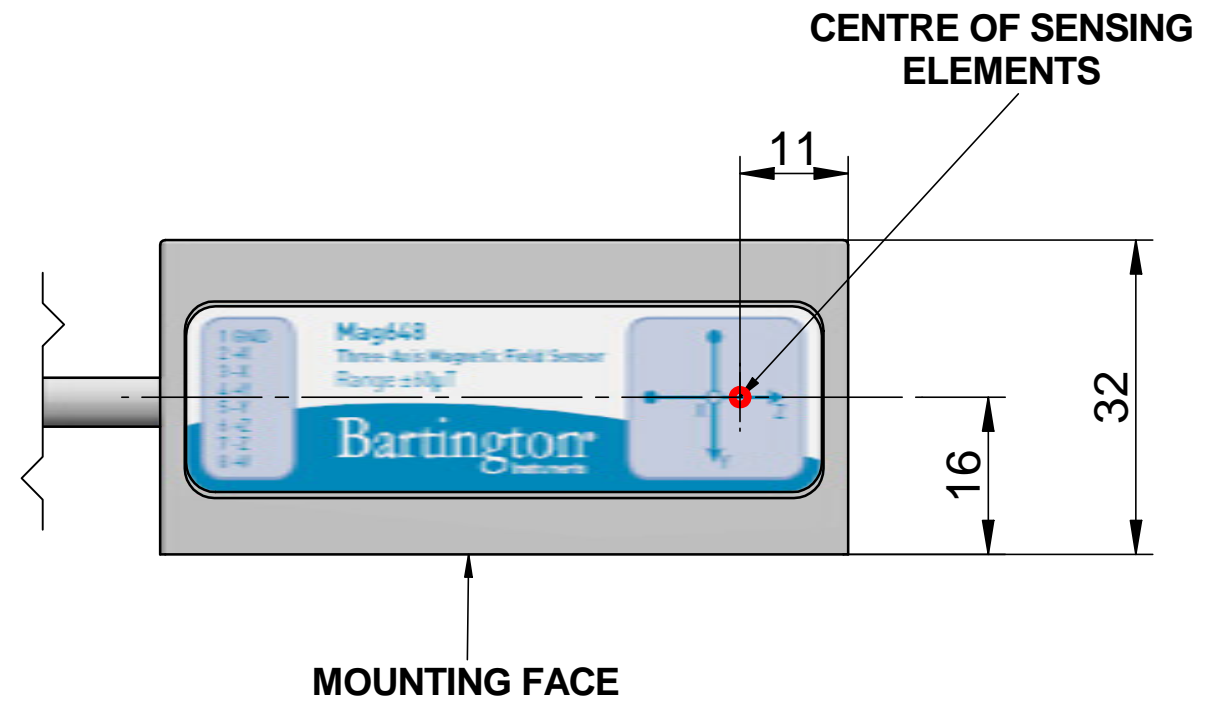

Bartington
Instruments

COPYRIGHT: THIS DRAWING AND THE INFORMATION CONTAINED THEREIN IS CONFIDENTIAL AND MUST NOT BE REPRODUCED, COPIED OR USED FOR ANY PURPOSE WHATSOEVER WITHOUT THE PRIOR PERMISSION OF BARTINGTON INSTRUMENTS LTD.

THIRD ANGLE PROJECTION	
UNTOLERANCED:	
DIMENSIONS	±0.1
ANGLES	±0.5
MATERIAL	

DIMENSIONS IN mm	DO NOT SCALE
ORIGINAL SCALE	NTS
SURFACE TEXTURE	µm
PROTECTIVE FINISH:	

CHECKED
Oliver Perrin

DRAWN
Daniel Cetnik

CONFIDENTIALITY	
TITLE	Mag648 & 649 Outline Drawing

USED ON	Mag648/649	PROJECT No	D648
DATE DRAWN	09/05/2011		
DATE MODIFIED	19/08/2011		
DRAWING No	DR2389	ISSUE	4
			SEE DCN NUMBER FOR DESIGN CHANGE HISTORY