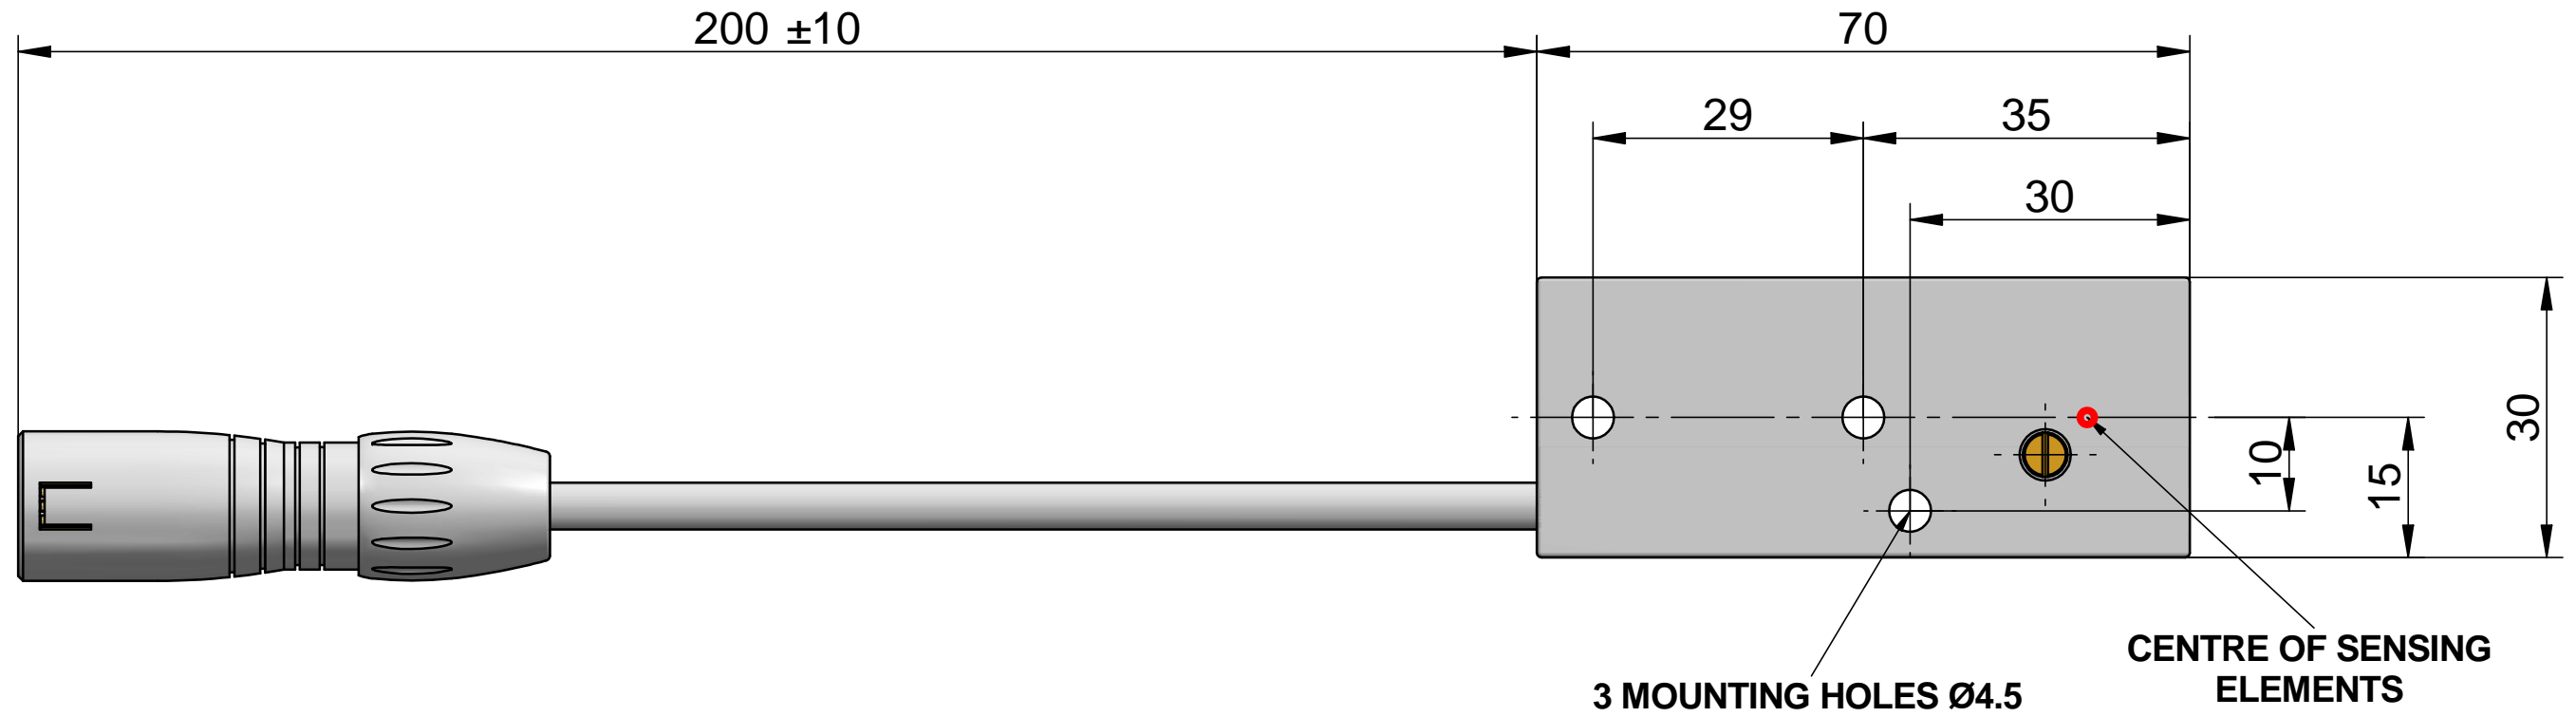

DCN NUMBER
753
766
808

CONNECTIONS	
PIN OUT	MAG648/MAG649
1	GND
2	+X
3	-X
4	+Y
5	-Y
6	+Z
7	-Z
8	+V