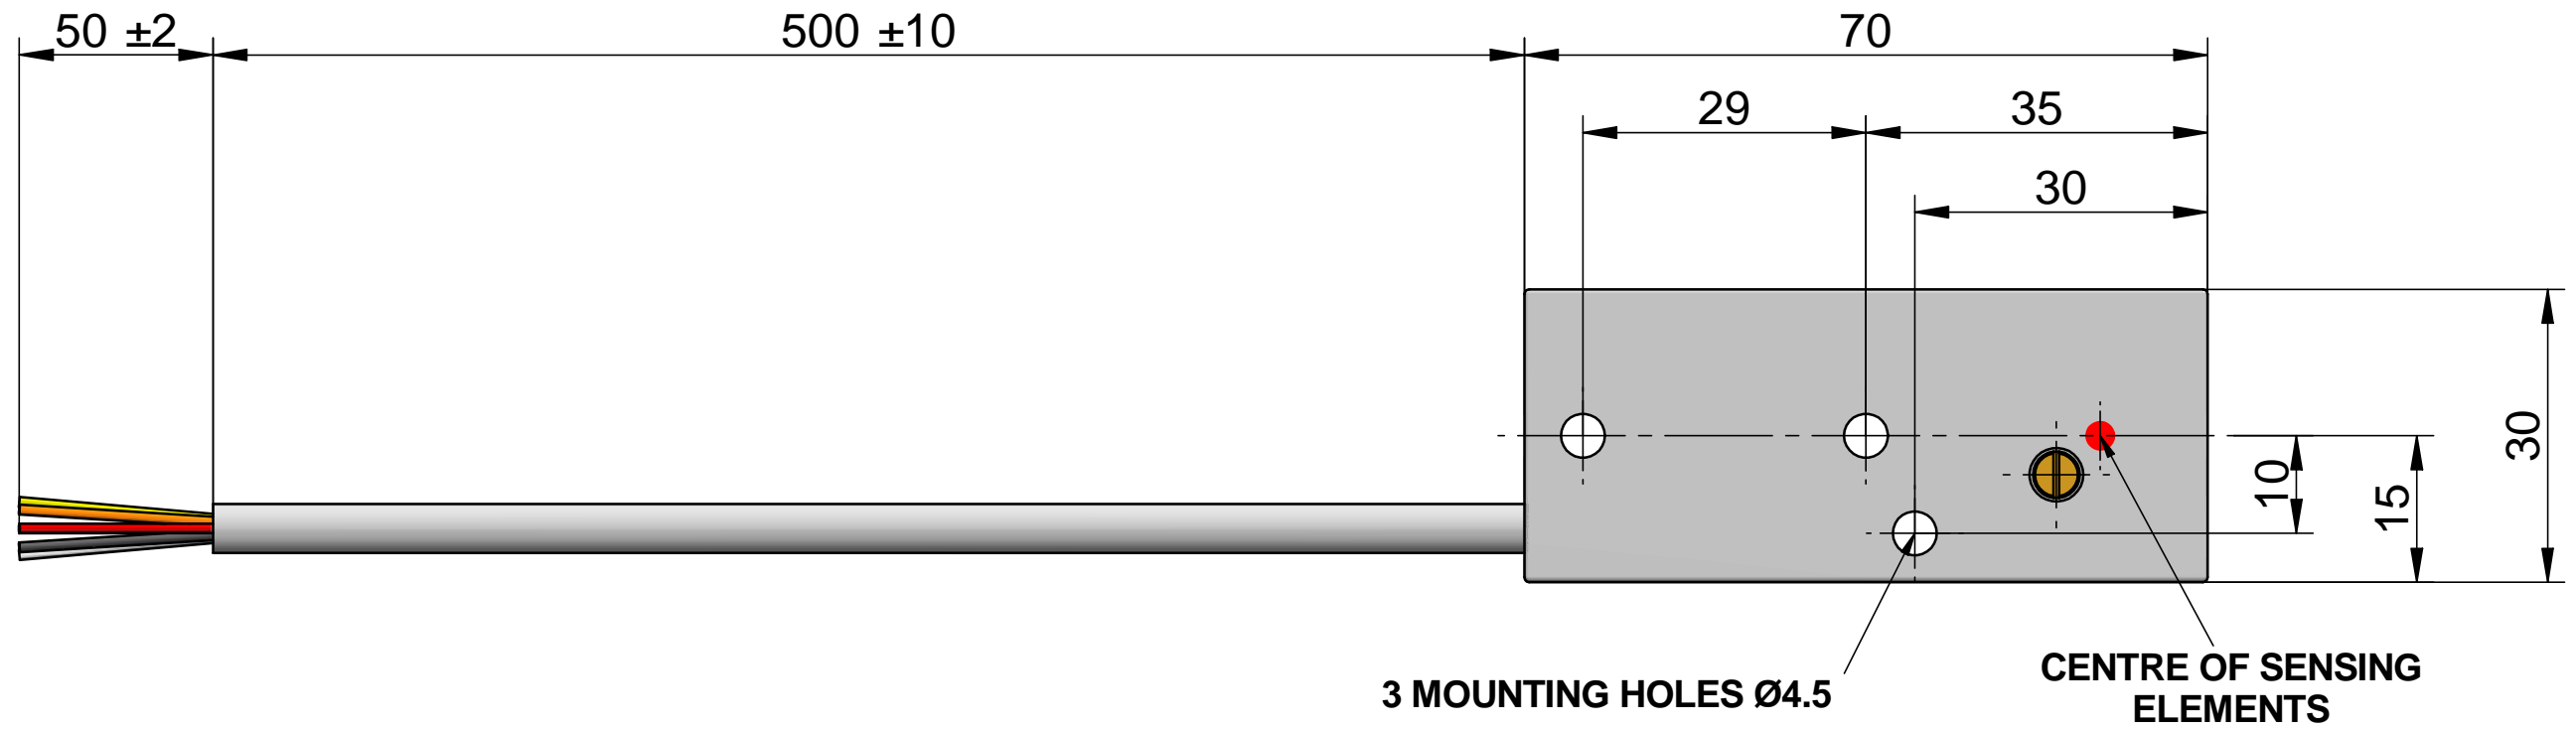

DCN NUMBER
753
766
808

CONNECTIONS	
COLOUR	MAG648FL/MAG649FL
BROWN	V+
RED	X+
YELLOW	X-
GREEN	Y+
BLUE	Y-
VIOLET	Z+
WHITE	Z-
BLACK	GND