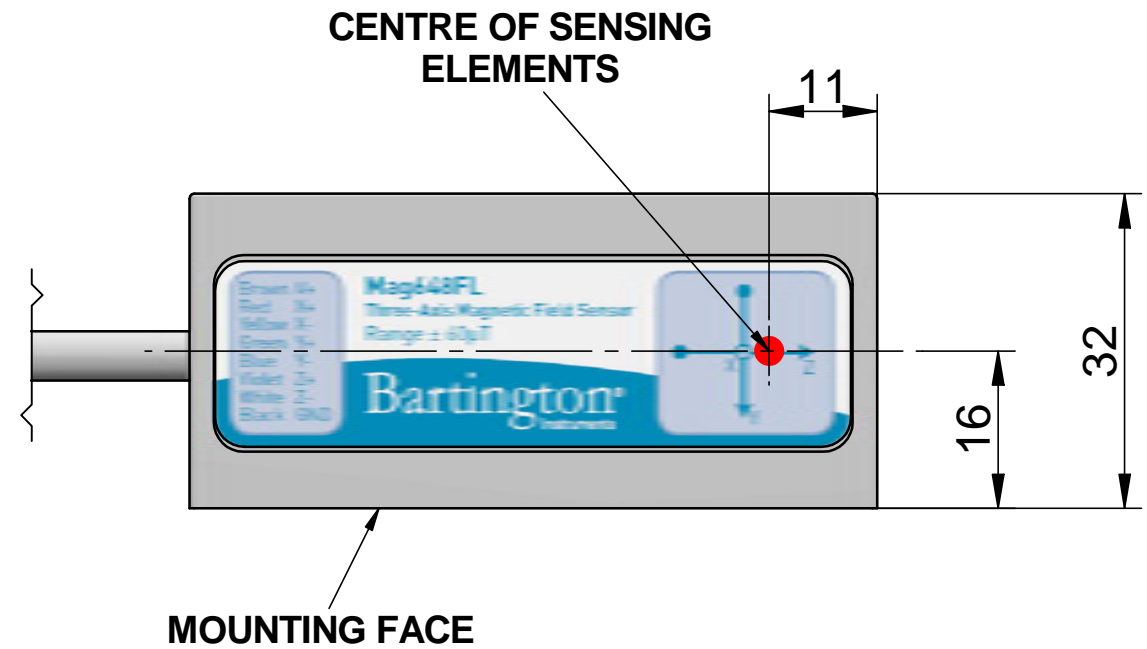

Bartington
Instruments

COPYRIGHT: THIS DRAWING AND THE INFORMATION CONTAINED THEREIN IS CONFIDENTIAL AND MUST NOT BE REPRODUCED, COPIED OR USED FOR ANY PURPOSE WHATSOEVER WITHOUT THE PRIOR PERMISSION OF BARTINGTON INSTRUMENTS LTD.

THIRD ANGLE PROJECTION

UNTOLERANCED:	
DIMENSIONS	±0.1
ANGLES	±0.5

MATERIAL

DIMENSIONS IN mm   DO NOT SCALE

ORIGINAL SCALE   NTS

SURFACE TEXTURE   µm

PROTECTIVE FINISH:

CHECKED
Oliver Perrin

DRAWN
Daniel Cetnik

CONFIDENTIALITY

TITLE

**Mag648FL & 649FL
Outline Drawing**

USED ON
Mag648-FL
Mag649-FL

PROJECT No
D648

DATE DRAWN   15/02/2011

DATE MODIFIED   19/08/2011

DRAWING No
DR2582

ISSUE
4

SEE DCN NUMBER FOR DESIGN CHANGE HISTORY